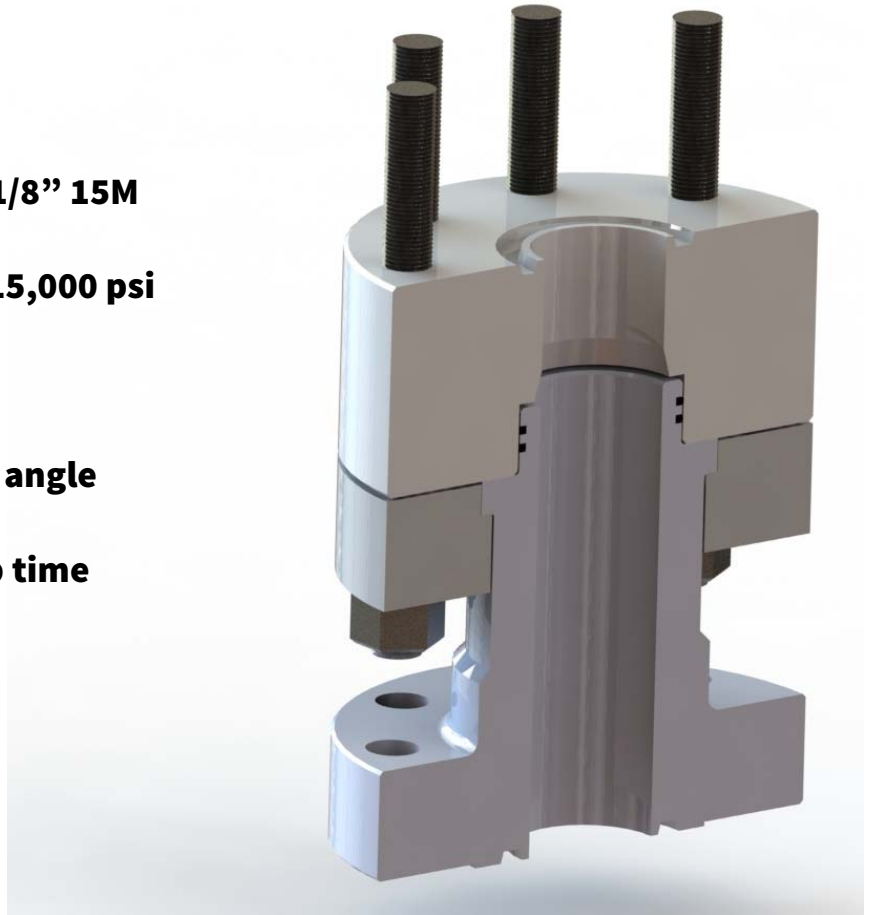

Alignment Spools

Wellhead Control Products, Inc.
www.wellheadcontrol.com

Alignment Spool

INFINITELY ADJUSTABLE **FULL PRESSURE** **ALL API FLANGE SIZES**

- **All API flange sizes up to 5-1/8" 15M**
- **Operating pressures up to 15,000 psi**
- **360 degrees of rotation**
- **Infinitely adjustable to any angle**
- **Dramatically reduces rig up time**
- **Decreases stress to tubing**